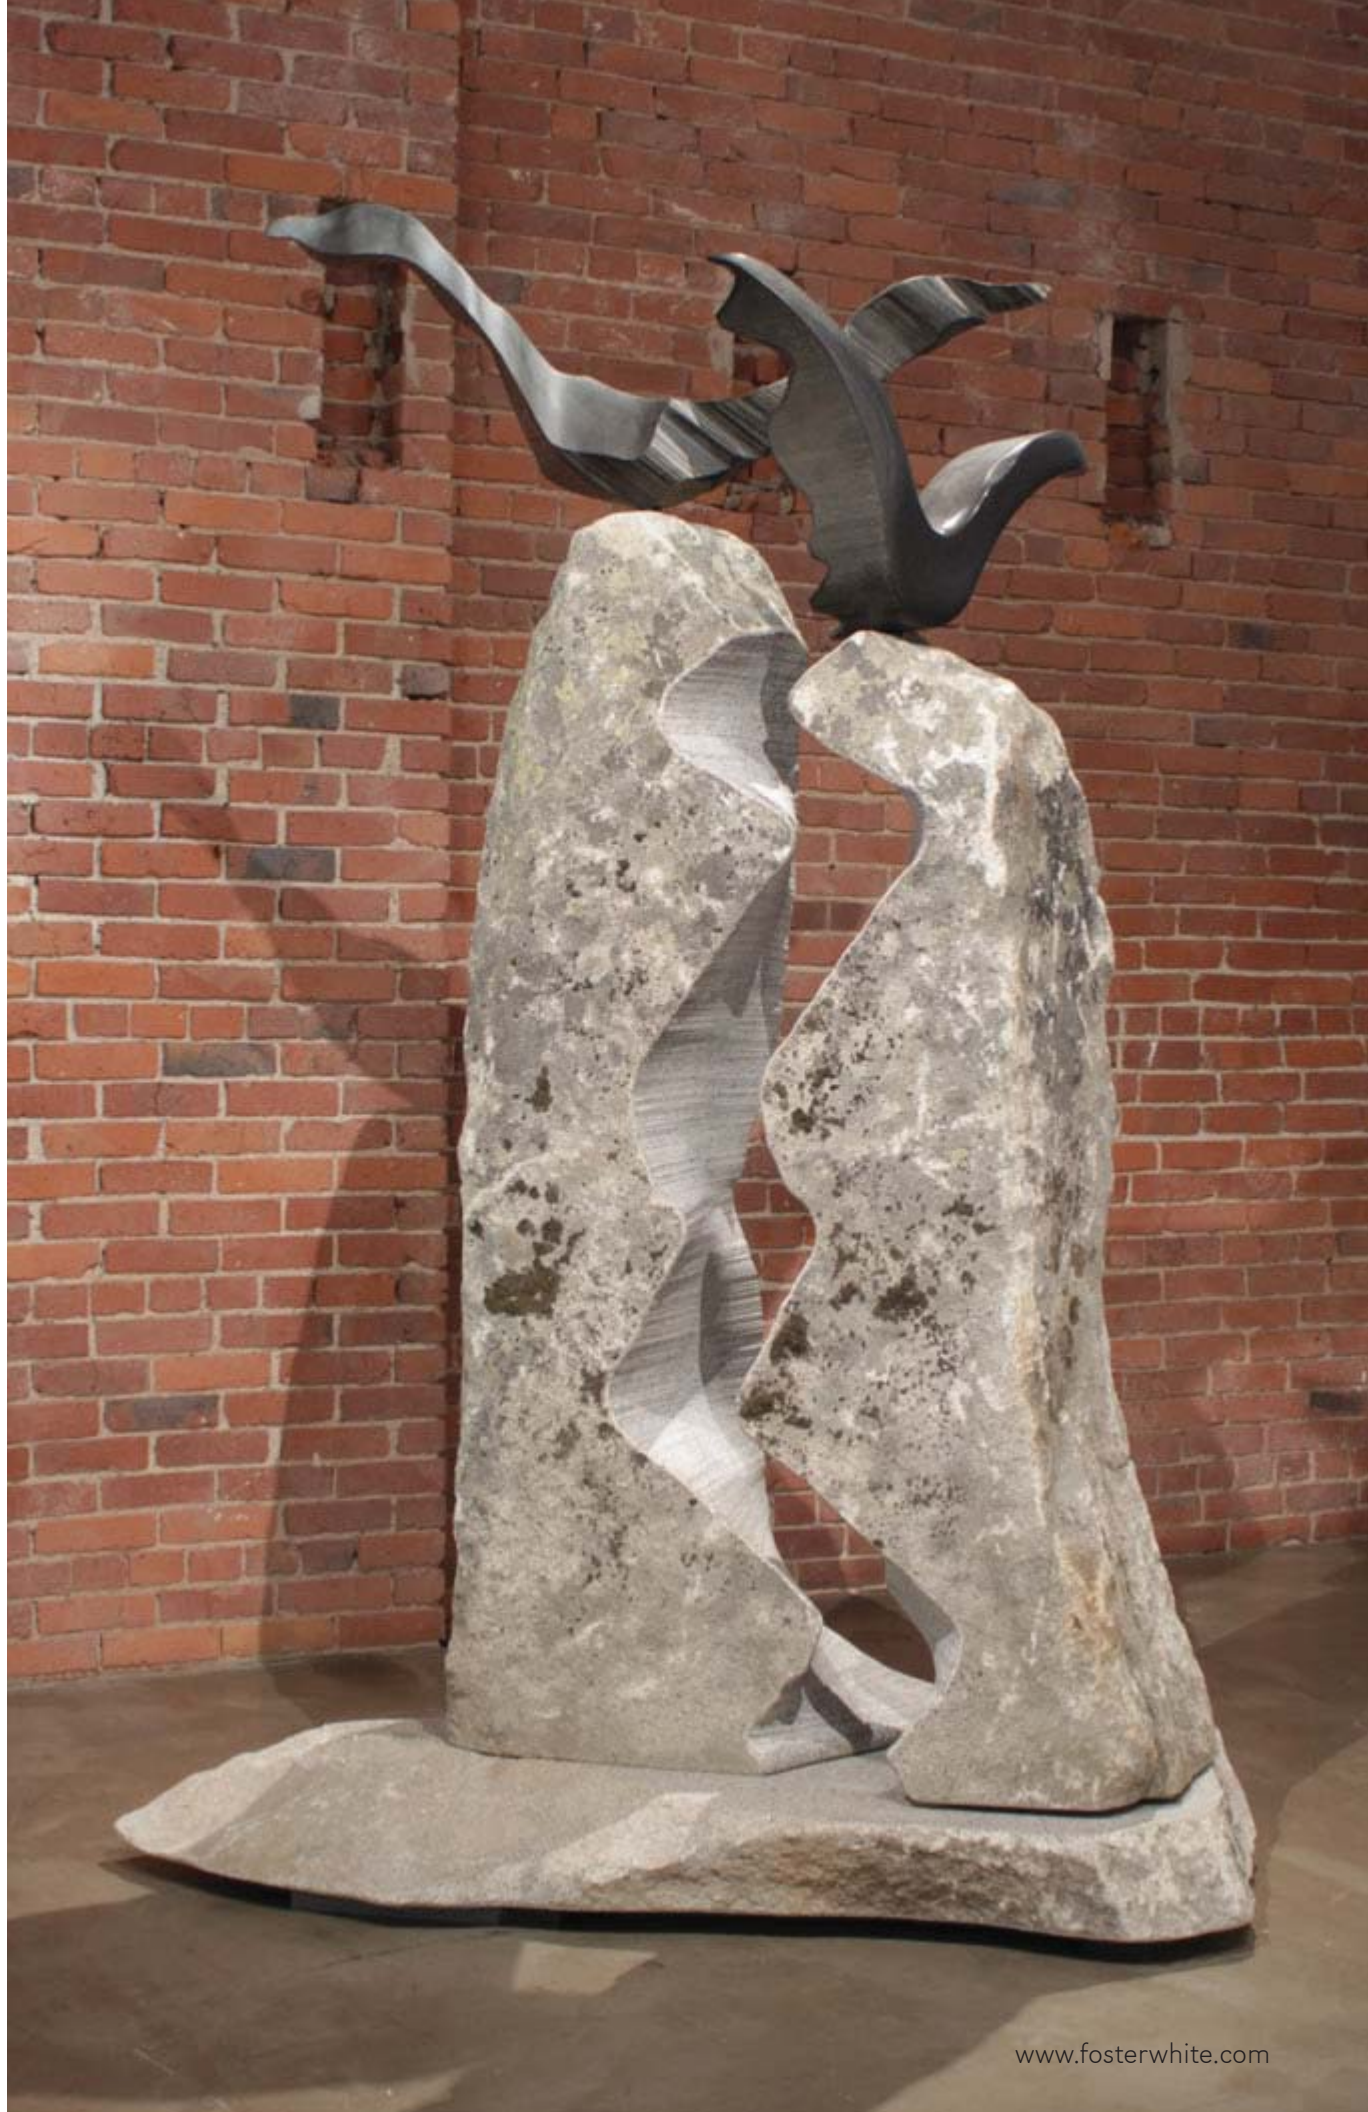

Undulation,
2016,
granite base, basalt upper
63 X 17 X 13 inches

Aerie,
2016,
stone,
94 x 67 x 30 inches,